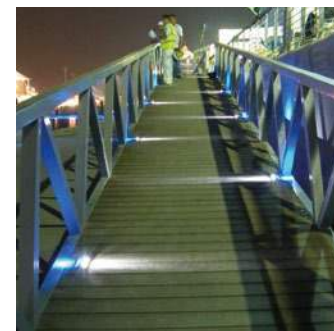

6 WAY LED COMBI DECK LIGHTING KIT DIAGRAM (NTS)

Please Note: A fixture with an IP rating of 65 is protected against multi-directional, low-pressure water, like rain and sea spray. It is not suitable for high pressurised water, ie pressure washers.

Images are for marketing purposes only and are not contractual © 2019

Head office contact:
t: +44 (0) 1205 724754
f: +44 (0) 1205 724876
rolec@rolecserv.co.uk

Rolec Services Ltd
Ralphs Lane, Frampton West
Boston, Lincolnshire
UK. PE20 1QU

MSDS-0006(5)
@RolecMarina
www.rolecserv.com