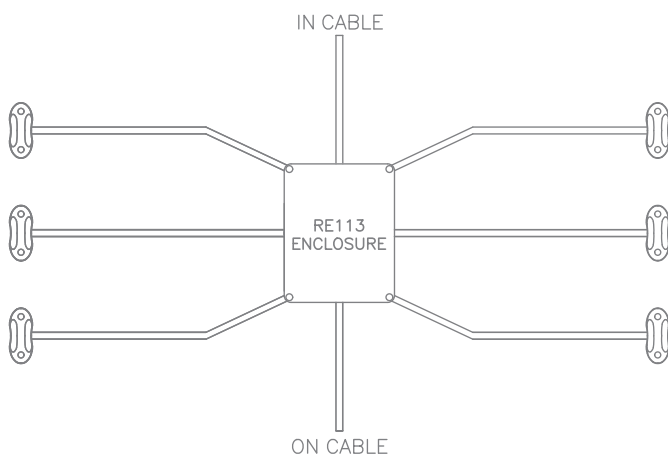

LED COMBI LIGHT

ROLEC
Global *Marina* Services

LED COMBI LIGHT

316 stainless steel LED combi deck lights ideal for lighting pontoons, access bridges and quaysides.

PRODUCT FEATURES

- Available in 316 polished stainless steel
- LED colour options available
- Two directional light output
- Low voltage 2.5W LED
- Easy to install and virtually maintenance free
- Minimal heat output, low running costs
- Long life expectancy (7 - 10 years)
- IP67 weatherproof rating
- Available in 6 way and 10 way kits, which includes; flex, enclosure and driver
- Also suited for lighting footpaths and patios

Material	316 Grade Stainless Steel
Dimensions	195mm x 24mm x 80mm (W x H x D)
Operating Temperature	-30°C to +60°C (Installed and Operated Within Multiple Climates from Around the Globe)
IP Rating	IP67
Compliances	BS7671 Wiring Regulations BS EN 61439-2:2011 BS EN 61439-5:2015 CE Certified Low Voltage Directive 2014/35/EU Electromagnetic Directive 2014/30/EU
	
Typical Weight (AVG)	650g

LIGHTING

Type	Low Voltage LED Two Directional
Rating	2.5W

DRIVER

Material	Fully Isolated Plastic Case
Dimensions	35mm x 25mm x 110mm (W x H x D)
DC Voltage	24V
Current Range	0-0.63A
Rated Max. Power	15.12W

6 WAY LED COMBI DECK LIGHTING KIT DIAGRAM (NTS)

Please Note: A fixture with an IP rating of 65 is protected against multi-directional, low-pressure water, like rain and sea spray. It is not suitable for high pressurised water, ie pressure washers.