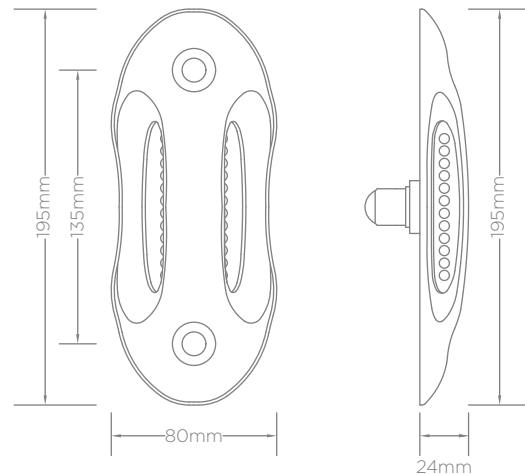

LED COMBI LIGHT

ROLEC
Global *Marina* Services

LED COMBI LIGHT

316 stainless steel LED combi deck lights ideal for lighting pontoons, access bridges and quaysides.

PRODUCT FEATURES

- Available in 316 polished stainless steel
- LED colour options available
- Two directional light output
- Low voltage 2.5W LED
- Easy to install and virtually maintenance free
- Minimal heat output, low running costs
- Long life expectancy (7 - 10 years)
- IP67 weatherproof rating
- Available in 6 way and 10 way kits, which includes; flex, enclosure and driver
- Also suited for lighting footpaths and patios

Material	316 Grade Stainless Steel
Dimensions	195mm x 24mm x 80mm (W x H x D)
Operating Temperature	-30°C to +60°C (Installed and Operated Within Multiple Climates from Around the Globe)
IP Rating	IP67
Compliances	BS7671 Wiring Regulations BS EN 61439-2:2011 BS EN 61439-5:2015 CE Certified Low Voltage Directive 2014/35/EU Electromagnetic Directive 2014/30/EU
	
Typical Weight (AVG)	650g

LIGHTING

Type	Low Voltage LED Two Directional
Rating	2.5W

DRIVER

Material	Fully Isolated Plastic Case
Dimensions	35mm x 25mm x 110mm (W x H x D)
DC Voltage	24V
Current Range	0-0.63A
Rated Max. Power	15.12W